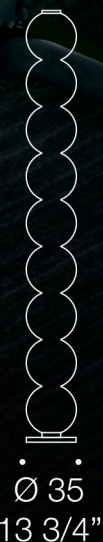

## Contemporary pop floor lamp.

Perlage floor lamp features an extraordinarily big piece of glass composed of 9 blown spheres. The contemporary look is often referred to as playful and homely. This accent piece not only blends in perfectly with a multitude of interiors, it is also a high performance lamp designed to light up uniformly along its volume. Diameter 35cm, Height 182cm.